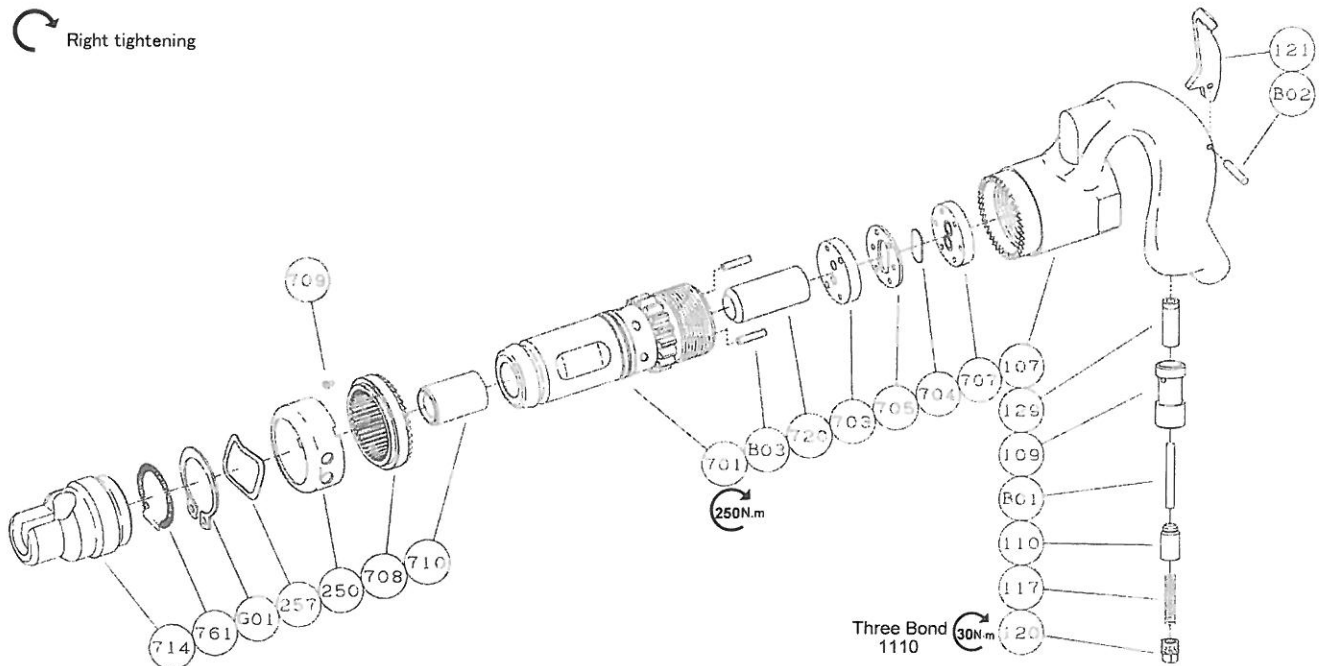

## EXPLODED VIEW

Right tightening

FC-1Z-1, -2 & FC-2Z-1, -2

## PARTS LIST

Index No	Parts No	Parts Name	Qty
<b>FC-1Z-1,-2</b>			
—	H-047002-00	Handle Ass'y	
107	H-047107-01	Handle	1
(109)	H-006109-00	Throttle Valve Bushing	1
(129)	H-006129-00	Throttle Valve Rod Bushing	1
110	H-047110-00	Throttle Valve	1
117	H-006117-00	Throttle Valve Spring	1
120	H-006120-00	Throttle Valve Cover	1
121	H-006121-A	Throttle Valve Lever	1
B01	NR-638FR	Needle Roller	1
B02	NR-420	Needle Roller	1
250	H-047250-03	Exhaust Cover	1
257	H-047257-00	Washer	1
703	H-006703-00	Valve Sheet	1
704	H-006704-00	Valve	1
705	H-006705-00	Valve Case	1
707	H-006707-00	Valve Cover	1
708	H-047708-00	Locking Clutch	1
709	H-047709-00	Locking Clutch Key	1
714	H-047714-01	Chisel Holder	1
720	H-006720-00	Piston	1
761	H-047761-00	Retainer Spring	1
B03	P-523	Pin	2
G01	SR-S52	Snap Ring	1
<b>FC-1Z-1</b>			
—	H-047007-01	Cylinder Ass'y	
701		Cylinder	1
710		Chisel Bushing	1
<b>FC-1Z-2</b>			
—	H-047007-02	Cylinder Ass'y	
701		Cylinder	1
710		Chisel Bushing	1

Index No	Parts No.	Parts Name	Qty
<b>FC-2Z-1,-2</b>			
—	H-047002-00	Handle Ass'y	
107	H-047107-01	Handle	1
(109)	H-006109-00	Throttle Valve Bushing	1
(129)	H-006129-00	Throttle Valve Rod Bushing	1
110	H-047110-00	Throttle Valve	1
117	H-006117-00	Throttle Valve Spring	1
120	H-006120-00	Throttle Valve Cover	1
121	H-006121-A	Throttle Valve Lever	1
B01	NR-638FR	Needle Roller	1
B02	NR-420	Needle Roller	1
250	H-047250-03	Exhaust Cover	1
257	H-047257-00	Washer	1
703	H-006703-00	Valve Sheet	1
704	H-006704-00	Valve	1
705	H-006705-00	Valve Case	1
707	H-006707-00	Valve Cover	1
708	H-047708-00	Locking Clutch	1
709	H-047709-00	Locking Clutch Key	1
714	H-047714-01	Chisel Holder	1
720	H-007720-00	Piston	1
761	H-047761-00	Retainer Spring	1
B03	P-523	Pin	2
G01	SR-S52	Snap Ring	1
<b>FC-2Z-1</b>			
—	H-048007-01	Cylinder Ass'y	
701		Cylinder	1
710		Chisel Bushing	1
<b>FC-2Z-2</b>			
—	H-048007-02	Cylinder Ass'y	
701		Cylinder	1
710		Chisel Bushing	1