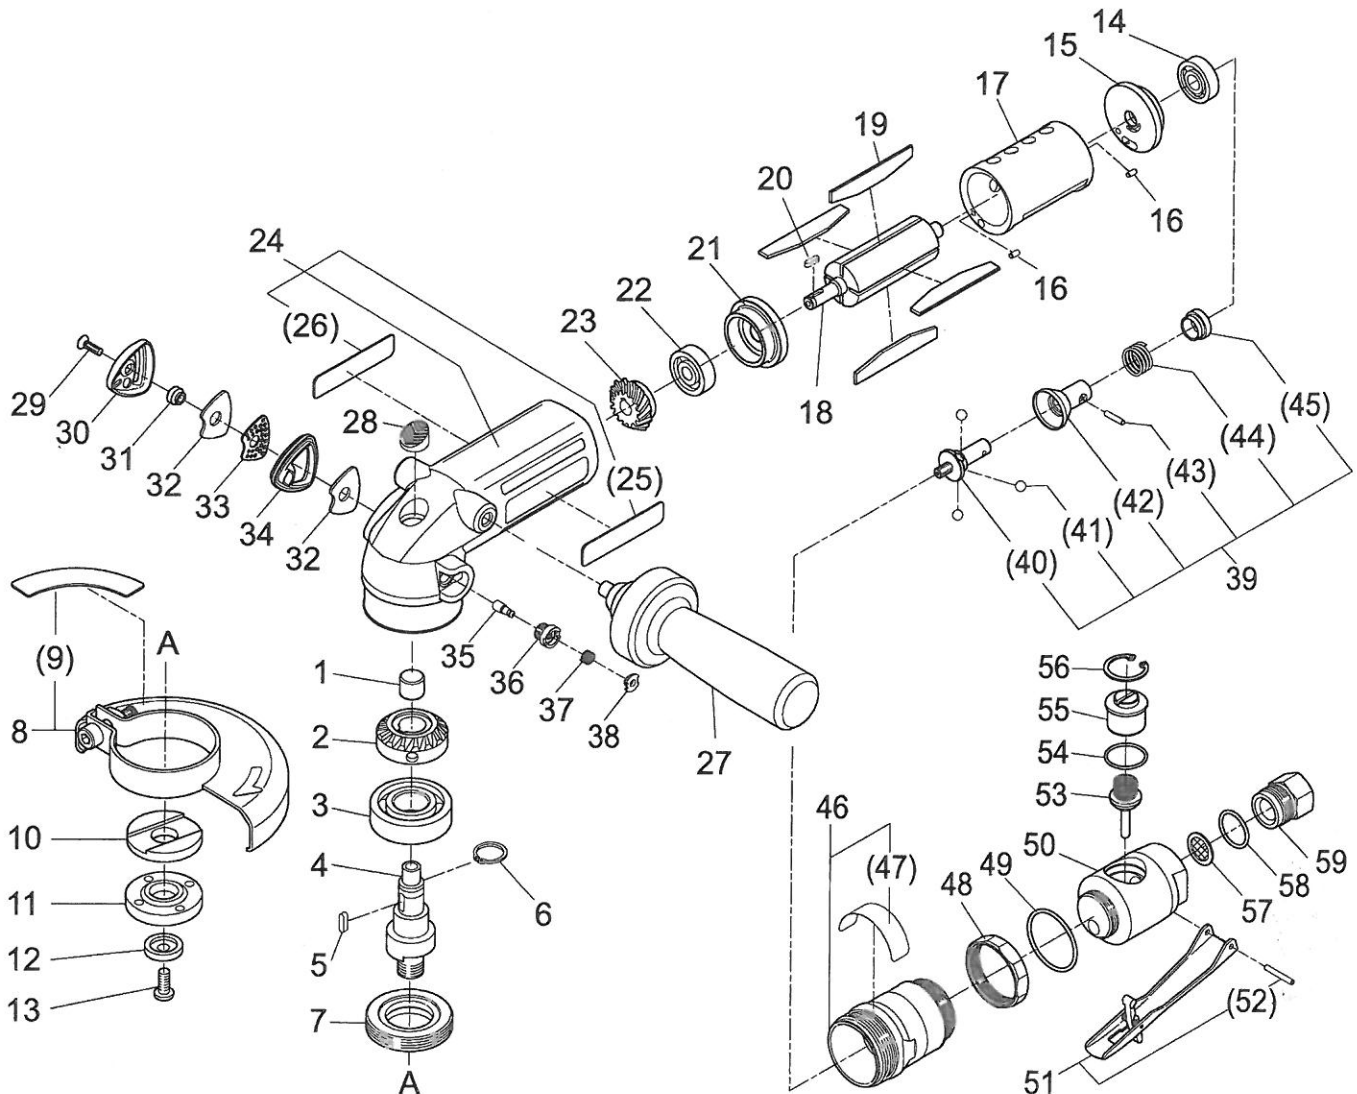

\*1 indicates a consumable item, \*2 indicates a commercial item. Parts inside ( ) are components of the above assembly.

No.	Part no.	Part name	Quantity
*1 *2	1	TQ12088 Needle Bearing BK1012	1
*1	2	TQ14290 Gear	1
*1 *2	3	TP04138 Ball Bearing 6204ZZ	1
	4	TQ14289 Spindle	1
	5	TP09933 Parallel key Both Ends Round 4×4×12	1
	6	TP18356 External Retaining Ring C-14	1
	7	TB08263 Bearing Set Screw Ass'y	1 set
	10	TQ04123 Driving Flange	1
	11	TQ04124 Outer Flange	1
	12	TQ04139 Washer	1
	13	TP14688 Hex. Socket button head Screw 6×15	1

	No.	Part no.	Part name	Quantity
*1 *2	14	TP06242	Ball Bearing 629ZZ	1
	15	TQ12063	End Plate A	1
	16	TP04061	Spring Pin 3×6 AW	2
	17	TQ12062	Cylinder	1
	18	TQ14928	Rotor	1
*1	19	TB08555	Blade Ass'y (4pcs.)	1 set
	20	TP10130	Parallel key Both Ends Round 3×3×10	1
	21	TQ12064	End Plate B	1
*1 *2	22	TQ12087	Ball Bearing 638ZZ	1
*1	23	TQ14288	Pinion	1
	24	TB10179	Housing Sub Ass'y	1 set
	(25)	(TQ15043)	Label Model	1
	(26)	(TQ15216)	Label Warning	1
	28	TQ14980	Plug 70	1
	29	TQ14946	+ Countersunk Head Screw 4×14	1
	30	TQ15090	Exhaust Cover 70	1
	31	TQ15140	Spacer	1
*1	32	TQ15143	Exhaust Filter 70	2
	33	TQ15142	Exhaust Plate 70	1
	34	TQ15141	Packing Cover	1
	35	TQ14863	Lock Pin	1
	36	TQ14865	Pin Guide	1
	37	TQ14864	Spring 0.6×6.9×8	1
	38	TQ14866	Lock Button	1
	39	TB10092	Governor Ass'y	1 set
	(40)	(TQ12813)	Base	1
	(41)	(TP01566)	Steel Ball Ø6	3
	(42)	(TQ12067)	Sleeve	1
	(43)	(TQ12090)	Needle Roller 2.5×13.8	1
	(44)	(TQ12069)	Spring 1.4×15.5×14.2	1
	(45)	(TQ12068)	Stopper	1
	46	TB10526	Valve Holder Ass'y	1 set
	(47)	(TQ15044)	Label Specification	1
	48	TP17452	Lock Ring	1
	49	TP17445	O-ring S-35.5	1
	50	TQ12662	Valve Body	1
	51	TB08669	Lever Ass'y	1 set
	(52)	(TP13893)	Spring Pin 3×22 AW	1
	53	TB09001	Valve Stem Ass'y	1 set
	54	TP10714	O-ring S-22	1
	55	TQ12668	Adjust Valve	1
	56	TP10448	Internal Retaining Ring C-24	1
	57	TP01658	Filter	1
	58	CP25821	O-ring JASO-1020	1
	59	TQ12671	Bushing M23×Rc 3/8	1