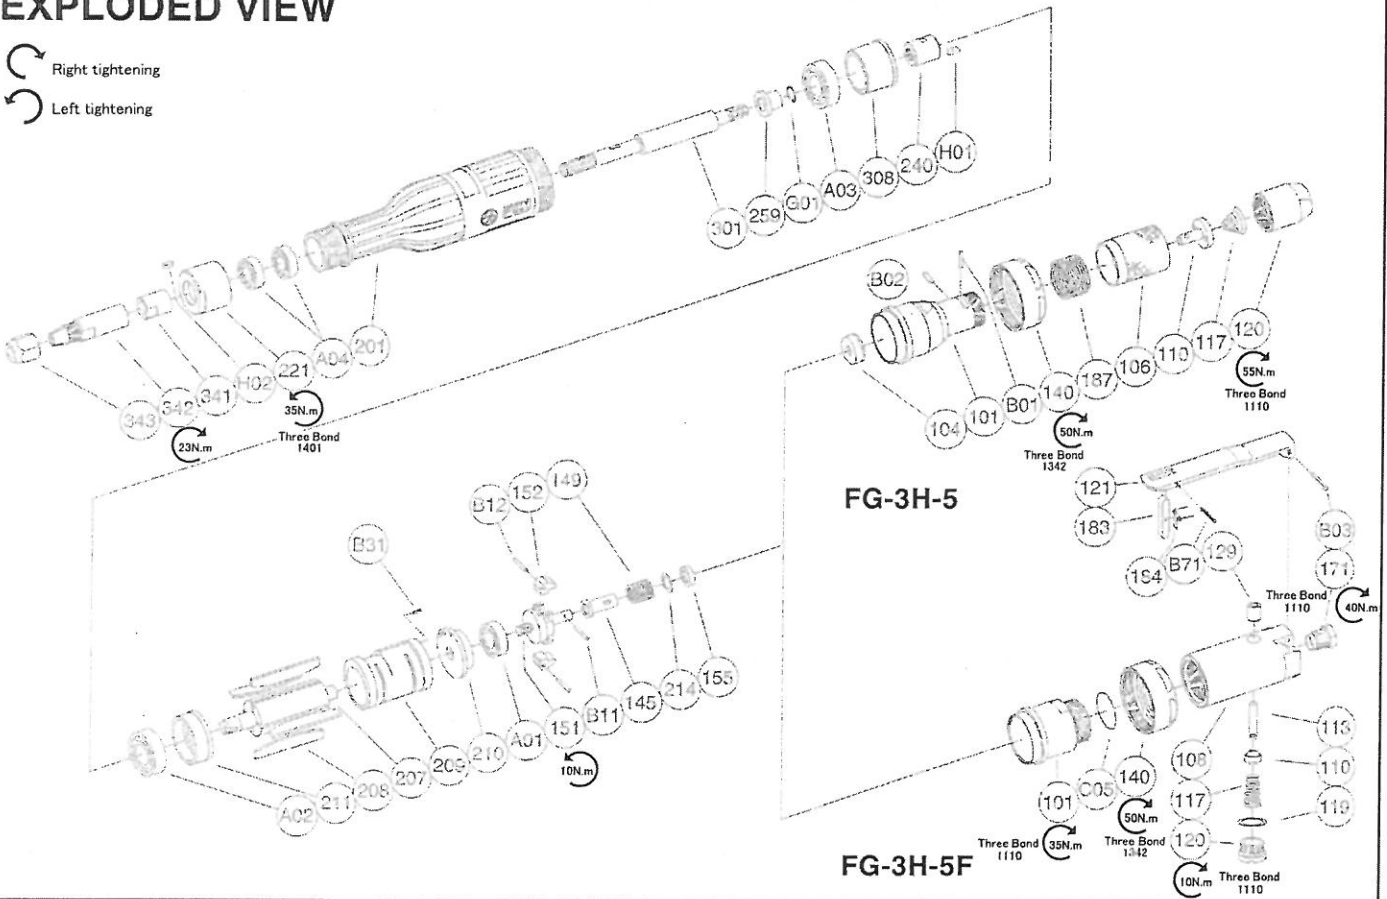

MODELS : FG-3H-5, -5F

EXPLODED VIEW

PARTS LIST

Index No.	Parts No.	Parts Name	Qty	Index No.	Parts No.	Parts Name	Qty	Index No.	Parts No.	Parts Name	Qty
FG-3H-5				117	D-001117-00	Throttle Valve Spring	1	(B31)	SP-26	Spring Pin	1
LOCKING HANDLE ROLL TYPE				119	G-028119-00	T.V. Cover Packing	1	210	A-107210-00	Cylinder Upper Plate	1
-	G-101001-00	Housing Cover Ass'y (PT)		120	G-028120-00	Throttle Valve Cover	1	211	A-107211-00	Cylinder Lower Plate	1
-	G-101001-01	Housing Cover Ass'y (NPT)		171	IB-4030S0	Inlet Bushing (PT)	1	214	A-065214-00	Adjusting Washer (T=0.2)	1
101	G-101001-50	Housing Cover	1		IB-403NS0	Inlet Bushing (NPT)	1		A-065214-01	Adjusting Washer (T=0.3)	1
(104)	G-101104-00	Bushing	1	B03	SP-320	Spring Pin	1		A-065214-02	Adjusting Washer (T=0.5)	1
106	G-042106-04	Throttle Valve Handle	1	-	G-144019-01	Lock Lever Ass'y		221	G-161221-00	Spindle Bearing Cover	1
110	G-042110-00	Throttle Valve	1	121	G-144121-02	Throttle Valve Lever	1	240	G-161240-00	Coupling	1
117	G-042117-00	Throttle Valve Spring	1	183	G-144183-02	Lock Key	1	259	G-161259-00	Inner Race	1
120	G-042120-00	Throttle Valve Cover (PT)	1	184	G-144184-00	Lock Spring	1	301	G-161301-01	Wheel Spindle	1
	G-042120-F	Throttle Valve Cover (NPT)	1	B71	SP-218	Spring Pin	1	308	G-161308-00	Spacer	1
187	G-042187-00	Throttle Valve Handle Spring	1	FG-3H-5, -5F				341	G-161341-00	Chuck Collar	1
B01	NR-316.8	Needle Roller	1	-	A-107010-00	Governor Weight Ass'y		342	G-101342-00	Collet (6mm)	1
B02	NR-39.8	Needle Roller	1	151	A-107151-01	Governor Cage	1		G-041342-00	Collet (1/4")	1
FG-3H-5F				152	A-010152-00	Governor Weight	2	343	G-162343-00	Collet Nut	1
LOCKING HANDLE LEVER TYPE				B12	GP-2516GCH	Grooved Pin	2	A01	BB-609MN	Ball Bearing	1
-	A-107001-02	Housing Cover Ass'y		140	G-101140-00	Cup Nut (for FG-3H-5)	1	A02	BB-6200	Ball Bearing	1
101	G-161101-00	Housing Cover	1	145	A-065145-00	Governor Valve	1	A03	BB-6201	Ball Bearing	1
140	G-101140-00	Cup Nut	1	149	A-093149-02	Governor Valve Spring	1	A04	BB-EE3	Ball Bearing	2
C05	O-S26	"O" Ring	1	155	A-065155-00	Governor Valve Spring Holder	1	B11	NR-211.8	Needle Roller	1
-	A-107003-02	Throttle Valve Body Ass'y (PT)		201	G-161201-00	Housing	1	G01	SR-S9	Snap Ring	1
-	A-107003-03	Throttle Valve Body Ass'y (NPT)		207	A-107207-00	Rotor	1	H01	K-338F	Key	1
108	A-107003-52	Throttle Valve Body	1	208	G-103208-00	Rotor Blade	4	H02	K-338	Key	1
(129)	H-014129-00	Throttle Valve Rod Bushing	1	209	G-161209-00	Cylinder	1				
110	H-001110-02	Throttle Valve	1								
113	G-028113-00	Throttle Valve Rod	1								