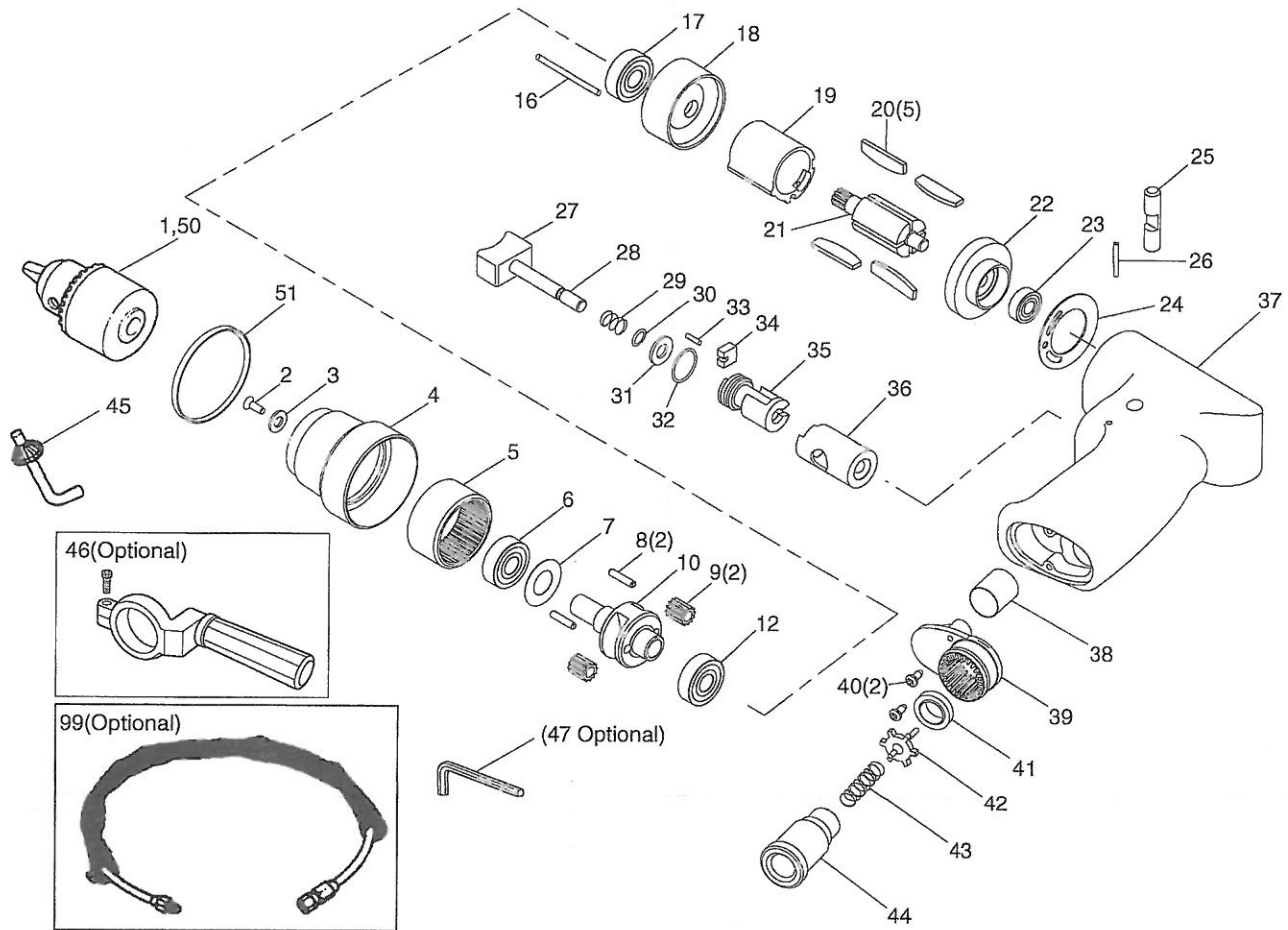

# 3/8" AIR DRILL

### PARTS LIST

Index No.	Parts No.	Description	Qty. Per tool
1	7525-01	Drill Chuck	1
2	7525-02	Screw	1
3	7525-03	Chuck Spacer	1
4	7525-04	Clamp Nut	1
5	7525-05	Internal Gear	1
6	7525-06	Ball Bearing	1
7	7525-07	Washer	1
8	7525-08	Planet Gear Pin	2
9	7525-09	Planet Gear	2
10	7525-10	Planet Carrier	1
12	7525-12	Ball Bearing	1
16	7525-16	Motor Pin	1
17	7525-17	Ball Bearing	1
18	7525-18	Front End Plate	1
19	7525-19	Cylinder	1
20	7525-20	Rotor Blade	5
21	7525-21	Rotor	1
22	7525-22	Rear End Plate	1
23	7525-23	Ball Bearing	1
24	7525-24	Motor Gasket	1
25	7525-25	Reverse Button	1
26	7525-26	Roll Pin	1
27	7525-27	Trigger	1
28	7525-28	Valve Shaft	1
29	7525-29	Spring	1
30	7525-30	O-Ring	1
31	7525-31	Washer	1
32	7525-32	O-Ring	1
33	7525-33	Needle Roller	1

Index No.	Parts No.	Description	Qty. Per tool
34	7525-34	Slide Plate	1
35	7525-35	Reverse Valve	1
36	7525-36	Reverse Bush	1
37	7525-37	Motor Housing	1
38	7525-38	Silencer	1
39	7525-39	Deflector	1
40	7525-40	Screw	2
41	7525-41	Valve Seat	1
42	7525-42	Valve	1
43	7525-43	Valve Spring	1
44	7525-44	Air Inlet	1
45	7525-45	Chuck Key	1
(46)	7525-46	Handle Kit	(1)
(47)	7525-47	Hexagon Wrench	(1)
50	7525-50	Key Less Chuck	1
51	7525-51	Ring	1
98	7252-98	Housing Assy (Incl:25-44)	1
99	7525-99	Exhaust Hose Set (Optional)	1