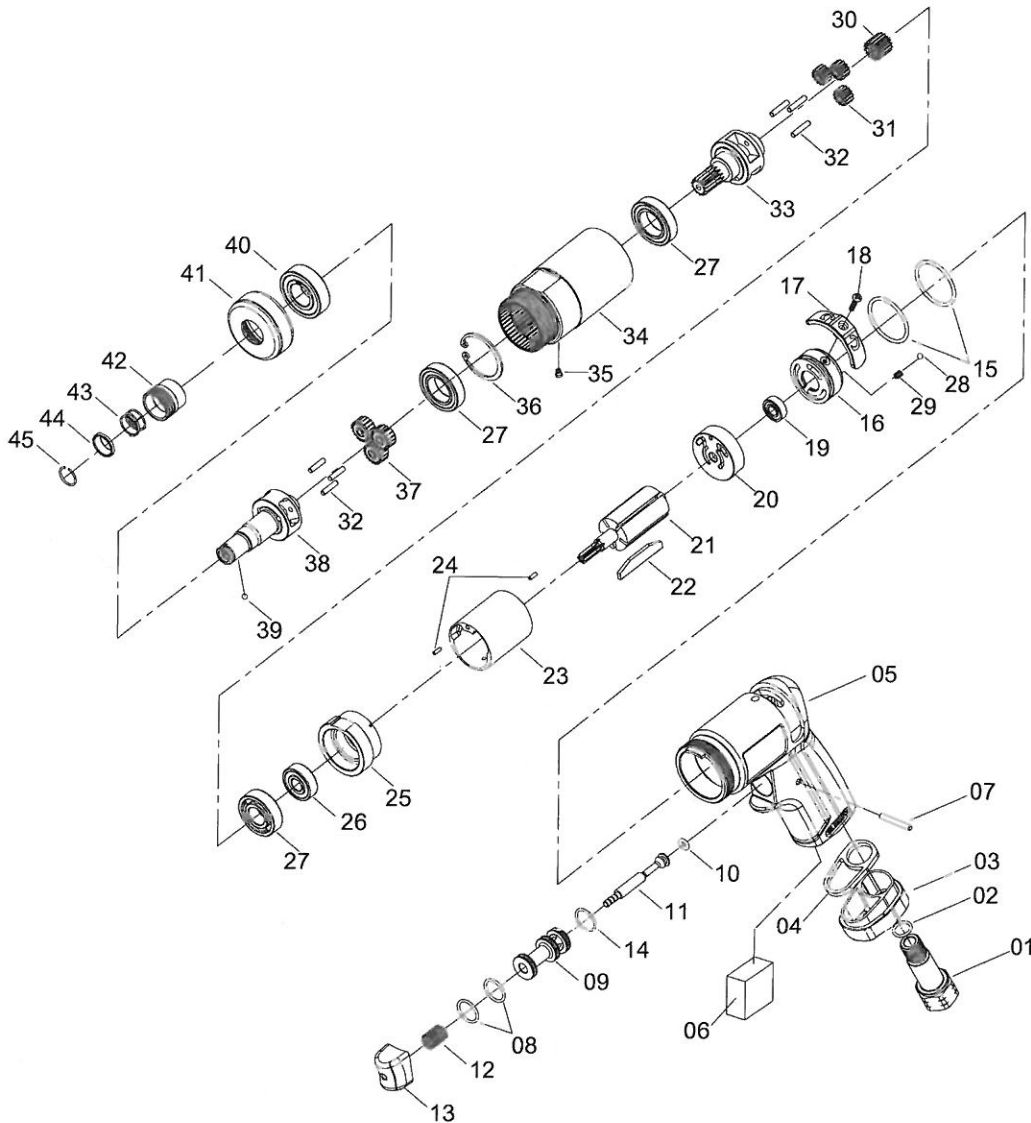

1/4" HEX. SUPER DUTY AIR SCREWDRIVER

NO.31
Planet Gear Assembly

NO.37
Planet Gear Assembly

NO.05
Motor Housing Assembly

3281

INDEX NO.	DESCRIPTION	REQ'D NO.	INDEX NO.	DESCRIPTION	REQ'D NO.
01	Air Inlet	1	25	Front End Plate	1
02	O-Ring	1	26	Ball Bearing	1
03	Exhaust Deflector	1	27	Ball Bearing	3
04	Washer	1	28	Steel Ball	1
★ 05	Housing Assembly (incl.05-1.05-2)	1	29	Spring	1
● 05-1	Motor Housing	1	30	Main Gear	1
● 05-2	Steel Ball	1	★ 31	Planet Gear Assembly { incl.31-1.31-2 (3) }	3
06	Muffler Element	1	● 31-1	Planet Gear	3
07	Pin	1	● 31-2	Bushing	6
08	O-Ring	2	32	Pin	6
09	Throttle Valve Seat	1	33	Work Spinder	1
10	O-Ring	1	★ 34	Gear Housing Assembly (incl.35)	1
11	Valve Stem	1	● 35	Grease Fitting	1
12	Spring	1	36	Retainer	1
13	Trigger	1	★ 37	Planet Gear Assembly { incl.37-1.31-2 (3) }	3
14	O-Ring	1	● 37-1	Planet Gear	3
15	O-Ring	2	38	Work Spinder	1
16	Reverse Valve	1	39	Steel Ball	1
17	Reverse Valve Knob	1	40	Ball Bearing	1
18	Screw	1	41	Bearing Washer	1
19	Ball Bearing	1	42	Release Sleeve	1
20	Rear End Plate	1	43	Spring	1
21	Rotor	1	44	Washer	1
22	Rotor Blade	5	45	Retainer	1
23	Cylinder	1			
24	Spring Pin	2	TK	Tune-Up Kit { incl.2.6.8 (2).10.12.14.15 (2).22 (5).28.29.39.43 }	