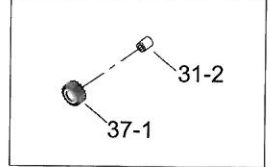

1/4" HEX. SUPER DUTY AIR SCREWDRIVER

NO.31
Planet Gear Assembly

NO.37
Planet Gear Assembly

NO.05
Motor Housing Assembly

3281

INDEX NO.	DESCRIPTION	REQ'D NO.	INDEX NO.	DESCRIPTION	REQ'D NO.
01	Air Inlet	1	25	Front End Plate	1
02	O-Ring	1	26	Ball Bearing	1
03	Exhaust Deflector	1	27	Ball Bearing	3
04	Washer	1	28	Steel Ball	1
★ 05	Housing Assembly (incl.05-1.05-2)	1	29	Spring	1
● 05-1	Motor Housing	1	30	Main Gear	1
● 05-2	Steel Ball	1	★ 31	Planet Gear Assembly { incl.31-1.31-2 (3) }	3
06	Muffler Element	1	● 31-1	Planet Gear	3
07	Pin	1	● 31-2	Bushing	6
08	O-Ring	2	32	Pin	6
09	Throttle Valve Seat	1	33	Work Spinder	1
10	O-Ring	1	★ 34	Gear Housing Assembly (incl.35)	1
11	Valve Stem	1	● 35	Grease Fitting	1
12	Spring	1	36	Retainer	1
13	Trigger	1	★ 37	Planet Gear Assembly { incl.37-1.31-2 (3) }	3
14	O-Ring	1	● 37-1	Planet Gear	3
15	O-Ring	2	38	Work Spinder	1
16	Reverse Valve	1	39	Steel Ball	1
17	Reverse Valve Knob	1	40	Ball Bearing	1
18	Screw	1	41	Bearing Washer	1
19	Ball Bearing	1	42	Release Sleeve	1
20	Rear End Plate	1	43	Spring	1
21	Rotor	1	44	Washer	1
22	Rotor Blade	5	45	Retainer	1
23	Cylinder	1			
24	Spring Pin	2	TK	Tune-Up Kit { incl.2.6.8 (2).10.12.14.15 (2).22 (5).28.29.39.43 }	