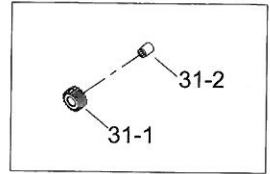

1/4" HEX. SUPER DUTY AIR SCREWDRIVER

NO.31
Planet Gear Assembly

NO.37
Planet Gear Assembly

NO.05
Motor Housing Assembly

3281

INDEX NO.	DESCRIPTION	REQ'D NO.	INDEX NO.	DESCRIPTION	REQ'D NO.
01	Air Inlet	1	25	Front End Plate	1
02	O-Ring	1	26	Ball Bearing	1
03	Exhaust Deflector	1	27	Ball Bearing	3
04	Washer	1	28	Steel Ball	1
★ 05	Housing Assembly (incl.05-1.05-2)	1	29	Spring	1
● 05-1	Motor Housing	1	30	Main Gear	1
● 05-2	Steel Ball	1	★ 31	Planet Gear Assembly { incl.31-1.31-2 (3) }	3
06	Muffler Element	1	● 31-1	Planet Gear	3
07	Pin	1	● 31-2	Bushing	6
08	O-Ring	2	32	Pin	6
09	Throttle Valve Seat	1	33	Work Spinder	1
10	O-Ring	1	★ 34	Gear Housing Assembly (incl.35)	1
11	Valve Stem	1	● 35	Grease Fitting	1
12	Spring	1	36	Retainer	1
13	Trigger	1	★ 37	Planet Gear Assembly { incl.37-1.31-2 (3) }	3
14	O-Ring	1	● 37-1	Planet Gear	3
15	O-Ring	2	38	Work Spinder	1
16	Reverse Valve	1	39	Steel Ball	1
17	Reverse Valve Knob	1	40	Ball Bearing	1
18	Screw	1	41	Bearing Washer	1
19	Ball Bearing	1	42	Release Sleeve	1
20	Rear End Plate	1	43	Spring	1
21	Rotor	1	44	Washer	1
22	Rotor Blade	5	45	Retainer	1
23	Cylinder	1			
24	Spring Pin	2	TK	Tune-Up Kit { incl.2.6.8 (2).10.12.14.15 (2).22 (5).28.29.39.43 }	