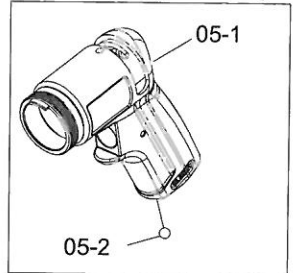

1/4" HEX. SUPER DUTY AIR SCREWDRIVER

NO.31
Planet Gear Assembly

NO.37
Planet Gear Assembly

NO.05
Motor Housing Assembly

3281

INDEX NO.	DESCRIPTION	REQ'D NO.	INDEX NO.	DESCRIPTION	REQ'D NO.
01	Air Inlet	1	25	Front End Plate	1
02	O-Ring	1	26	Ball Bearing	1
03	Exhaust Deflector	1	27	Ball Bearing	3
04	Washer	1	28	Steel Ball	1
★ 05	Housing Assembly (incl.05-1.05-2)	1	29	Spring	1
● 05-1	Motor Housing	1	30	Main Gear	1
● 05-2	Steel Ball	1	★ 31	Planet Gear Assembly { incl.31-1.31-2 (3) }	3
06	Muffler Element	1	● 31-1	Planet Gear	3
07	Pin	1	● 31-2	Bushing	6
08	O-Ring	2	32	Pin	6
09	Throttle Valve Seat	1	33	Work Spinder	1
10	O-Ring	1	★ 34	Gear Housing Assembly (incl.35)	1
11	Valve Stem	1	● 35	Grease Fitting	1
12	Spring	1	36	Retainer	1
13	Trigger	1	★ 37	Planet Gear Assembly { incl.37-1.31-2 (3) }	3
14	O-Ring	1	● 37-1	Planet Gear	3
15	O-Ring	2	38	Work Spinder	1
16	Reverse Valve	1	39	Steel Ball	1
17	Reverse Valve Knob	1	40	Ball Bearing	1
18	Screw	1	41	Bearing Washer	1
19	Ball Bearing	1	42	Release Sleeve	1
20	Rear End Plate	1	43	Spring	1
21	Rotor	1	44	Washer	1
22	Rotor Blade	5	45	Retainer	1
23	Cylinder	1			
24	Spring Pin	2	TK	Tune-Up Kit { incl.2.6.8 (2).10.12.14.15 (2).22 (5).28.29.39.43 }	