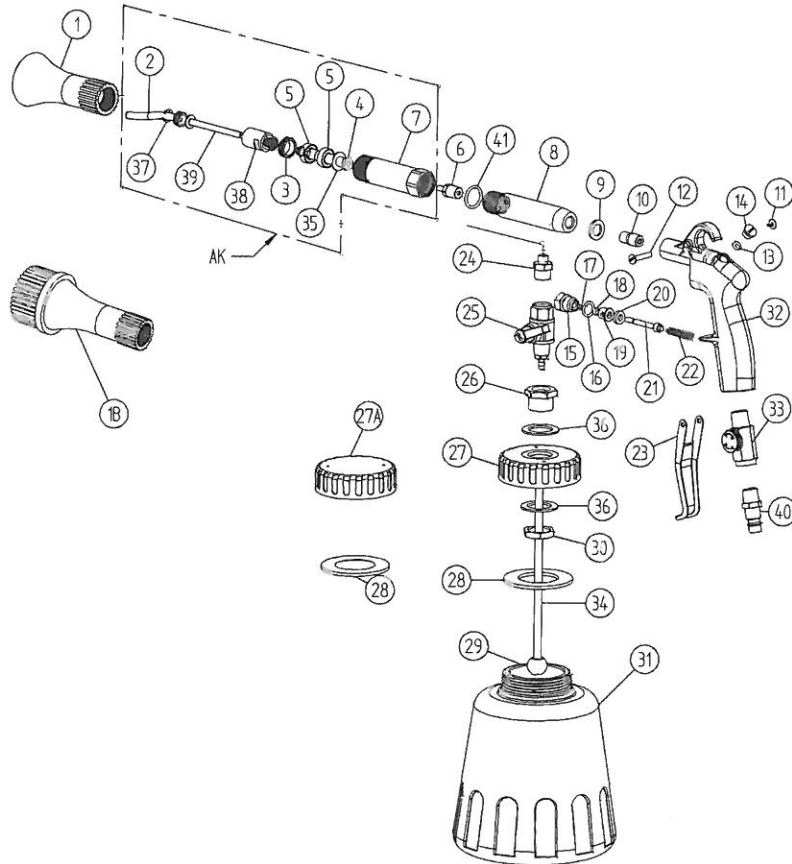

000103 Cleaning Gun

Ref. No.	Part No.	Description	Q'ty /Tool	Ref. No.	Part No.	Description	Q'ty /Tool
1	SPAZ020K005	Plastic Nozzle	1	24	SPZ020009A	Inner Tube Ass'y	1
1B	SPAZ020K005B	Plastic Nozzle w/Brush	1	25	SPZ010017	Air Reverse Switch Ass'y	1
2	SPZ020007D	Aluminum Tube	1	26	SPZ010018	Screw	1
3	SPAZ020K006A	Nut For Bearing	1	27	SPZ010019	Cap (W/Hole)	1
4	SPAZ020K002A	Driver Shaft	1	27	SPZ010019A	Cap (W/O Hole) (Option)	1
5	SPAZ2000A007C	Bearing 688ZZ (stainless)	2	28	SPZ020014	Gasket	2
6	SPAZ020K004C	Screw (Plastic)	1	29	SPZ010032	Bushing	1
7	SPAZ020K001A	Bearing Housing	1	30	SPZ010021	Nut	1
8	SPZ020001	Hose	1	31	SPZ010023A	Cup(NEW)	1
9	SPZ010030	Gasket	1	32	SPZ010001D	Housing	1
10	SPZ010025	Screw	1	33	Z-033BA	Air Inlet (1/4"PF)	1
11	SPZ010008A	Screw	1		Z-033BA-PT	Air Inlet (1/4"PT)	
12	SPZ010007A	Pin	1		Z-033BA-NPT	Air Inlet (1/4"NPT)	
13	SPZ010026	O-Ring 4.47x1.78	1	34	SPZ010022	Tube Ass'y(incl.part.no.29)	1
14	SPZ010010	Screw	1	35	SPAZ020K008	Dust Plate (id8.0 od15.5 t1.5)	1
15	SPZ010011	Screw	1	36	SPZ010033	Washer (id 20 od 30 t1.5)	2
16	SPZ010028	O-Ring 9*2	1	37	SPZ020010	R-Ring (RTW-11)	1
17	SPZ010031	O-Ring 2x1	1	38	SPAZ020K009C	Adapter	1
18	SPZ010027	O-Ring 3.5x1.5	1	39	SPAZ020KV010L	TUBE	1
19	SPZ010012	Bushing	1	40	CP-L14M	Nipple (EURO Type)	1
20	SPZ010013	Gasket	1		CP-M14M	Nipple (USA Type)	
21	SPZ010014	Valve Stem	1		CP-N14M	Nipple (ASIA Type)	
22	SPZ010015A	Spring	1	41	SPAZ020K011	O-Ring 15x2	1
23	SPZ010009	Trigger	1	AK	SPAZ020KVAK4	Rotate Set	1SET
	SPZ010009S	Trigger (Stainless)	1				